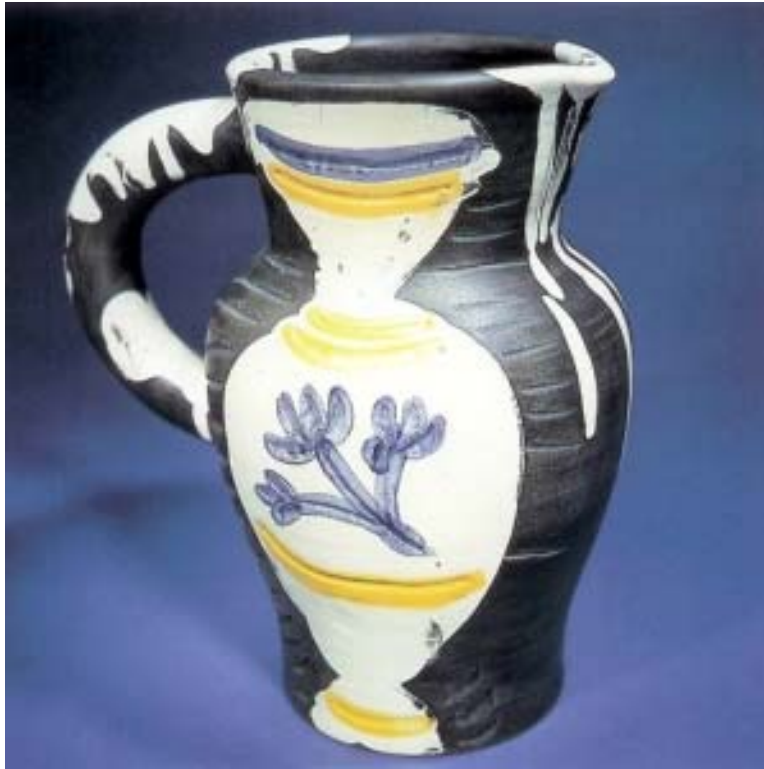

ANDREW *Weiss* GALLERY

PICASSO

Pitcher with Vase AR 226

Turned Pitcher

Year: 1954

Size: 29.5x18.5 cm

Medium: White earthenware clay, engobes decoration, engraved, under partial brushed glaze. Blue, yellow, white, black.