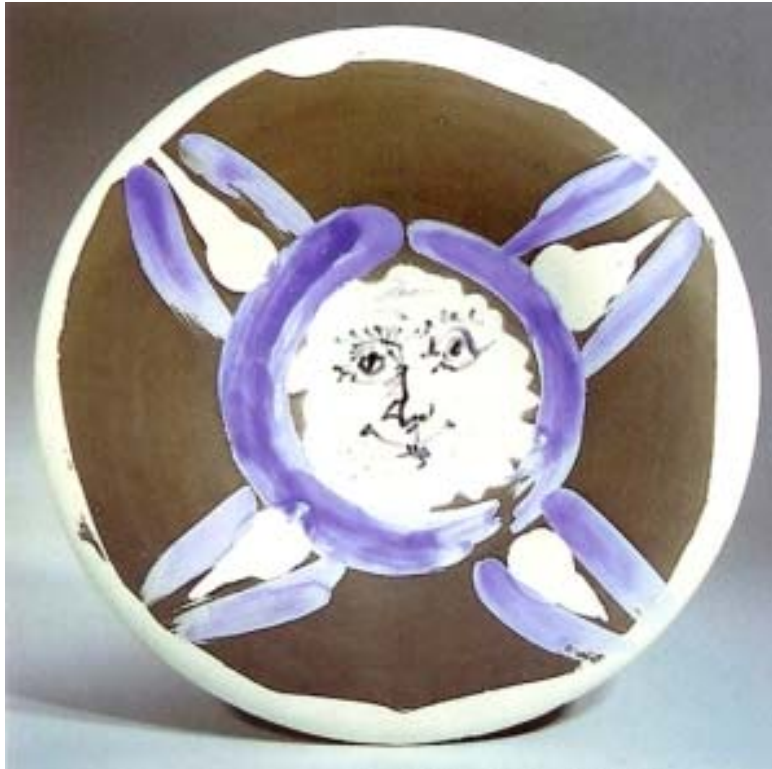

ANDREW *Weiss* GALLERY

PICASSO

Face No. 72 AR 474

Round Plate

Year: 1963

Size: Dia. 25 cm

Medium: White earthenware clay, engobe decoration, enamel under partial brushed glaze, grey patina. Blue, black, white.