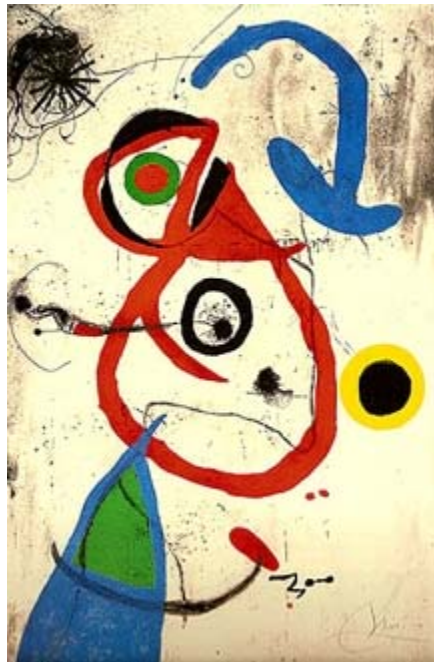

# ANDREW *Weiss* GALLERY

---

**MIRO**  
*Barcelona #8*

Medium: Original Etching & Aquatint with carborundum,  
Hand signed  
Date: 1973  
Size: 41.75 x 27.5 in.  
Reference #: D.600

---

179 SOUTH BEVERLY DRIVE, BEVERLY HILLS, CA 90212  
310.246.9333 • INFO@ANDREWWEISS.COM • WWW.ANDREWWEISS.COM