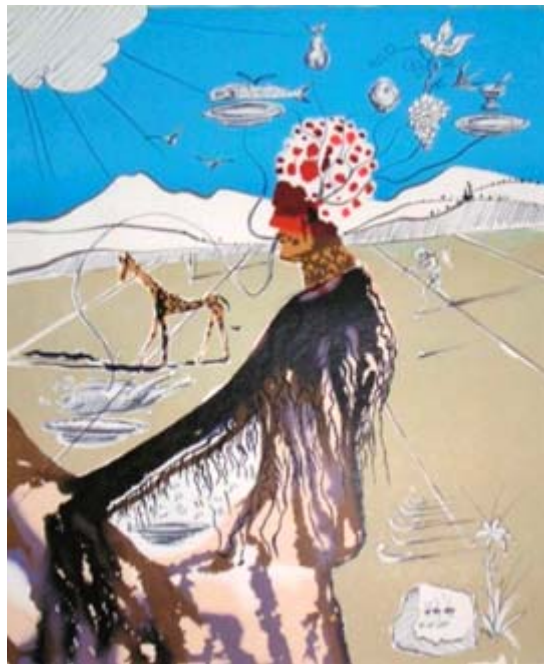

ANDREW *WEISS* GALLERY

DALÍ
Earth Goddess

Medium: Original Lithograph, hand signed
Date: 1980
Size: 22 x 18 in
Reference #: F.80-5

179 SOUTH BEVERLY DRIVE, BEVERLY HILLS, CA 90212
310.246.9333 • INFO@ANDREWWEISS.COM • WWW.ANDREWWEISS.COM